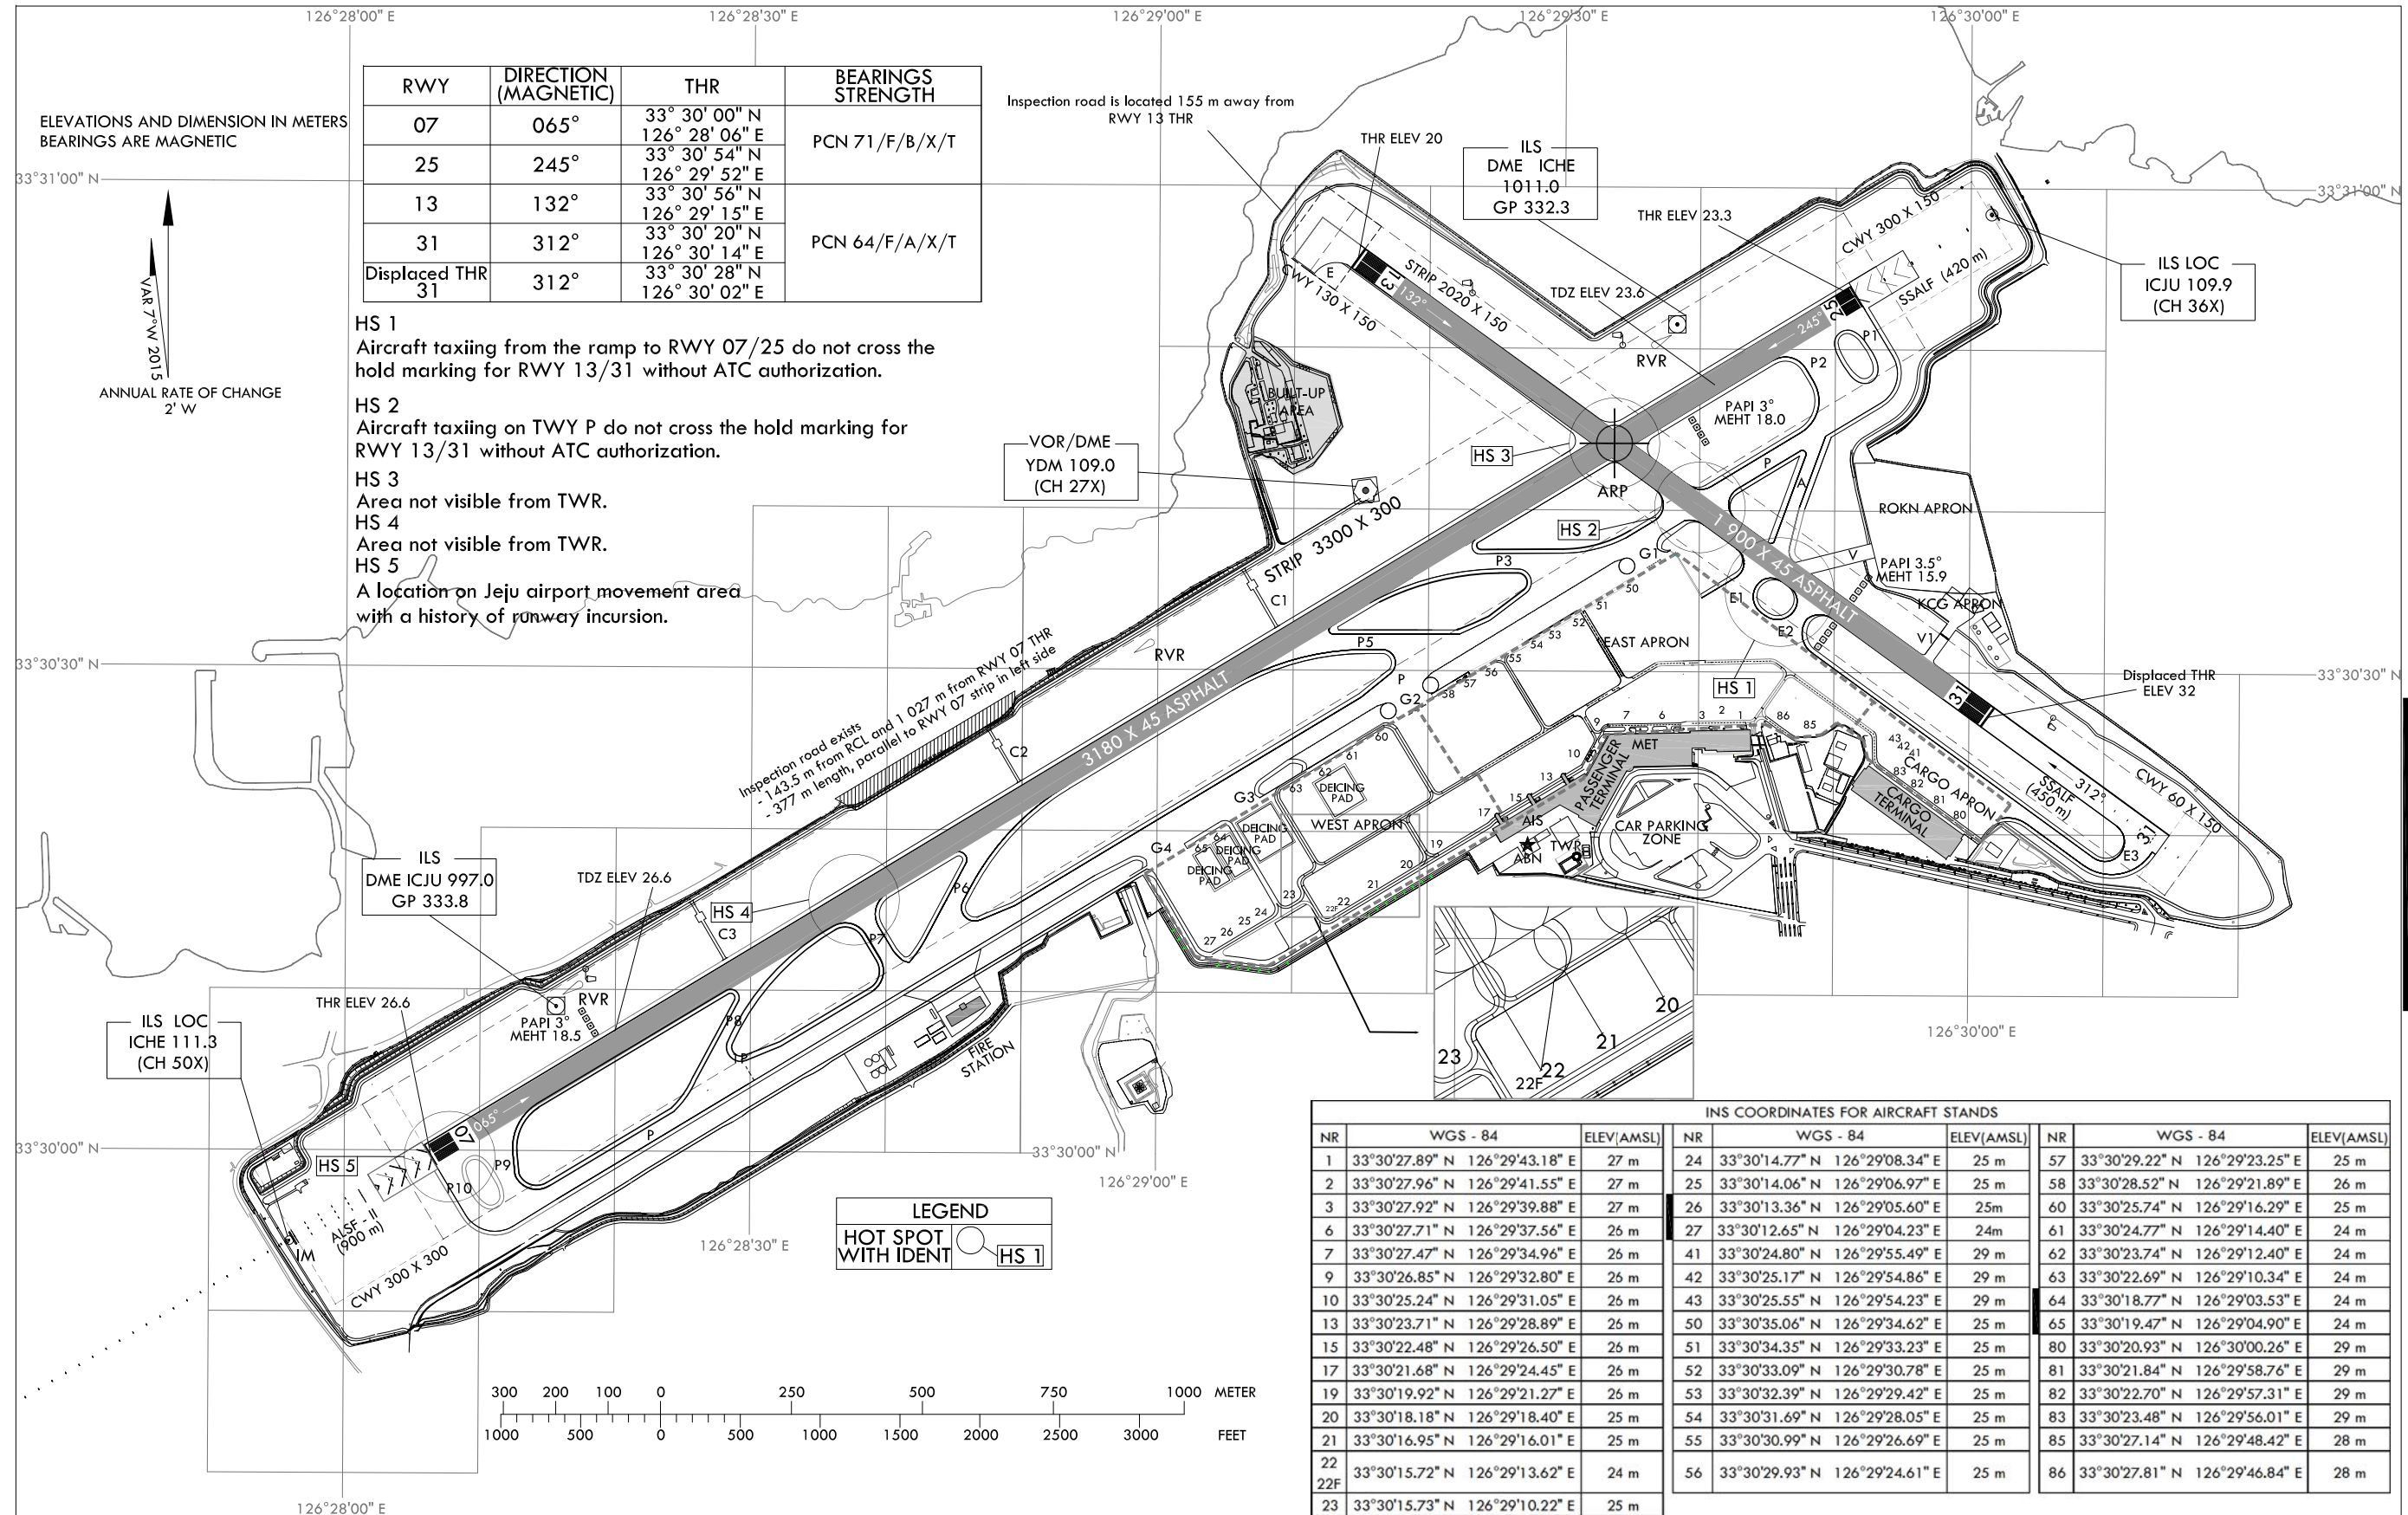

AERODROME
CHART - ICAO

33° 30' 44" N
126° 29' 34" E

ELEV 36 m

TWR 118.2 236.6
GND 121.65

JEJU / Jeju Intl

Change : Information of ACFT stands, passenger terminal, and TWR frequency.